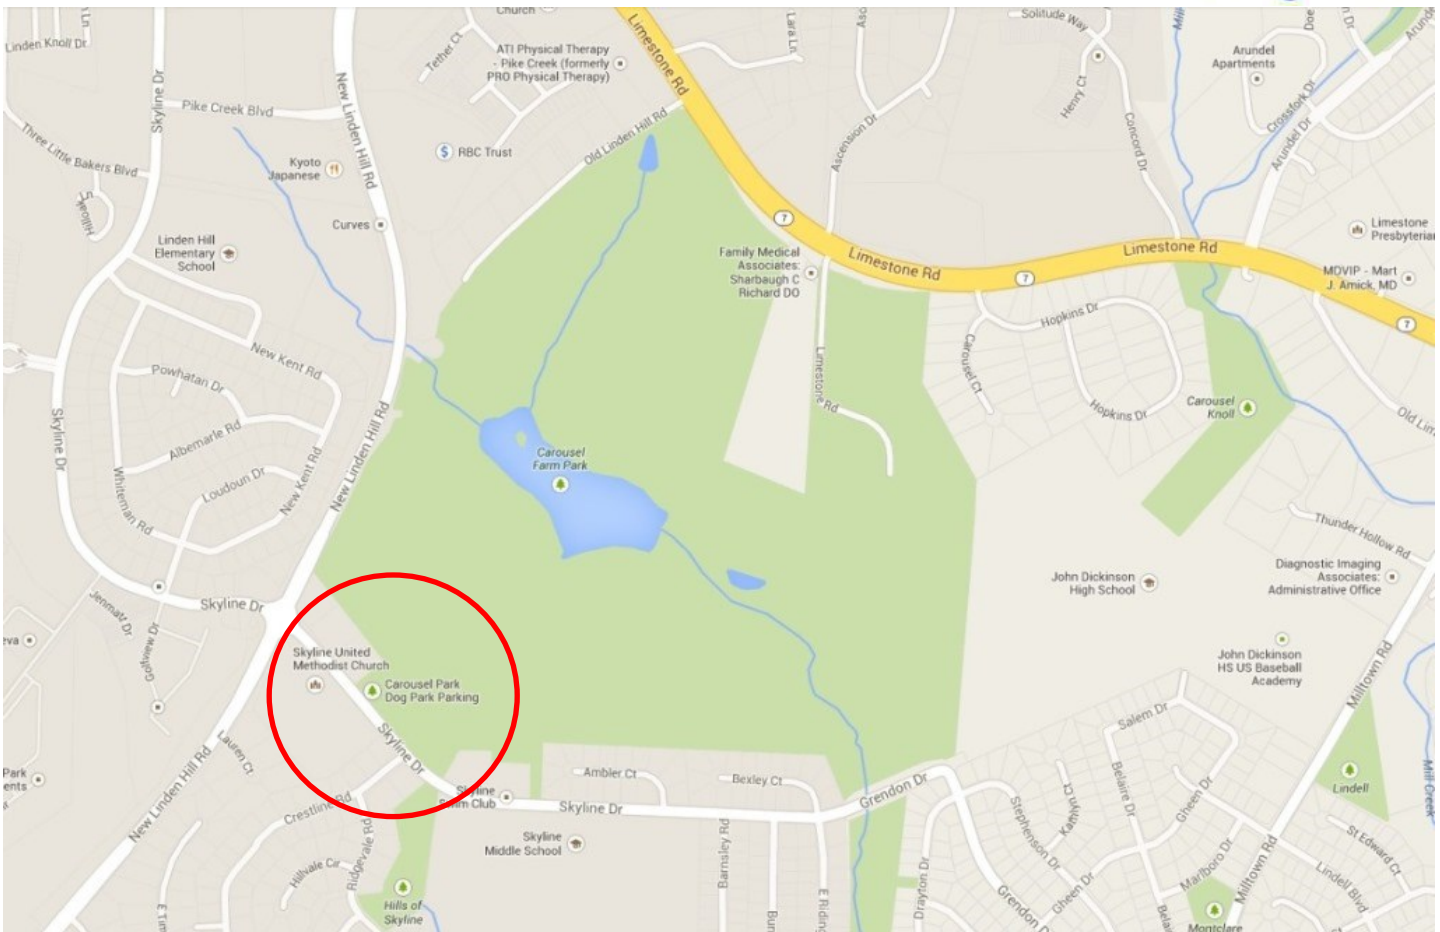

CAROUSEL PARK & EQUESTRIAN CENTER

BARK PARK

New Castle County, Delaware

Google maps

- The Bark Park entrance is off Skyline Drive, across from Skyline United Methodist Church located at 3100 Skyline Drive (Wilmington, DE 19808).
- The park is open 7 days a week from dawn until dusk.
- For more information, please visit the New Castle County website: www.nccde.org