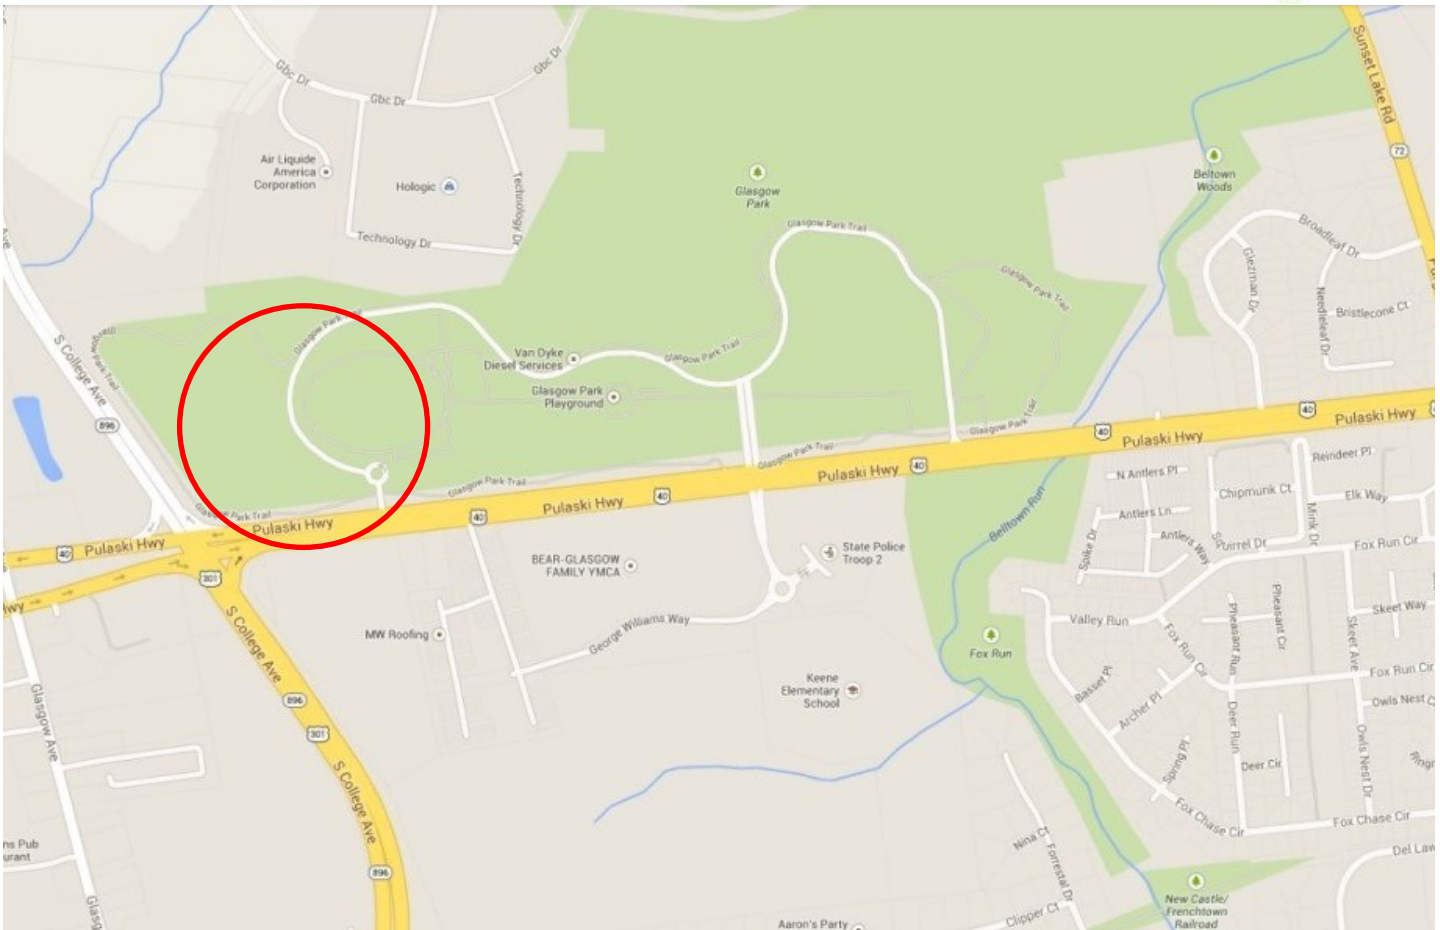

GLASGOW REGIONAL PARK

BARK PARK

New Castle County, Delaware

Google maps

- The Bark Park site is at the western end of the park at DE 896 & U.S. Route 40, near the historic Hermitage farm buildings.
- The park is open 7 days a week from dawn until dusk.
- For more information, please visit the New Castle County website: www.nccde.org