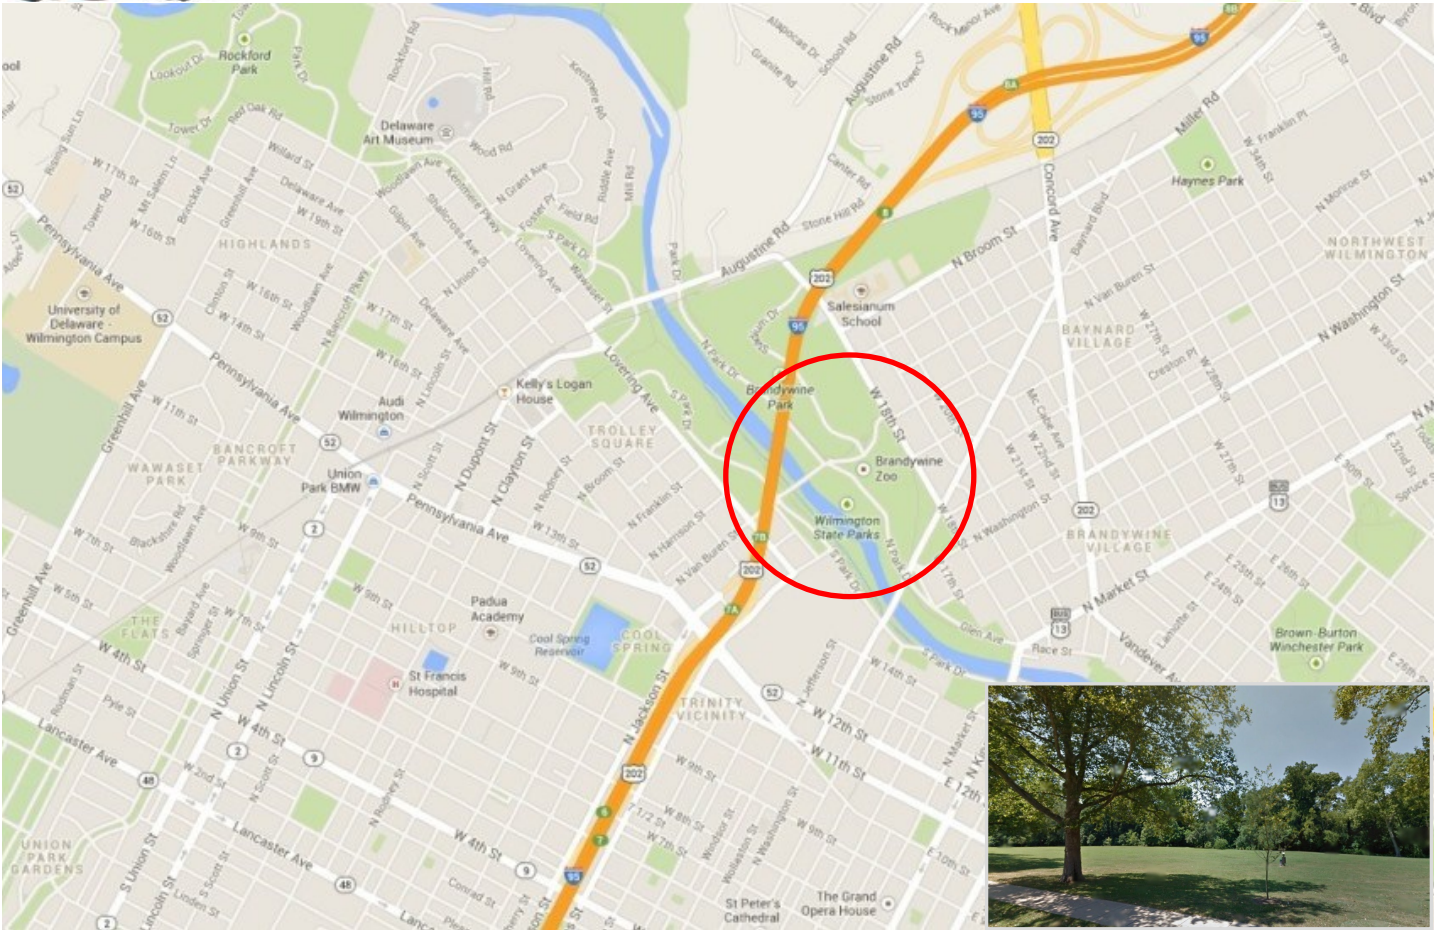

# WILMINGTON STATE PARKS

## BRANDYWINE PARK - BARK PARK

New Castle County, Delaware

Google maps

- The Bark Park is a large open grassy field along 18th Street on the back side of the Brandywine Zoo. It is an off-leash area that is not fenced in.
- The park is open 7 days a week from 8:00 A.M. until sunset.
- For more information, please visit the Delaware State Parks website: [www.destateparks.com](http://www.destateparks.com)